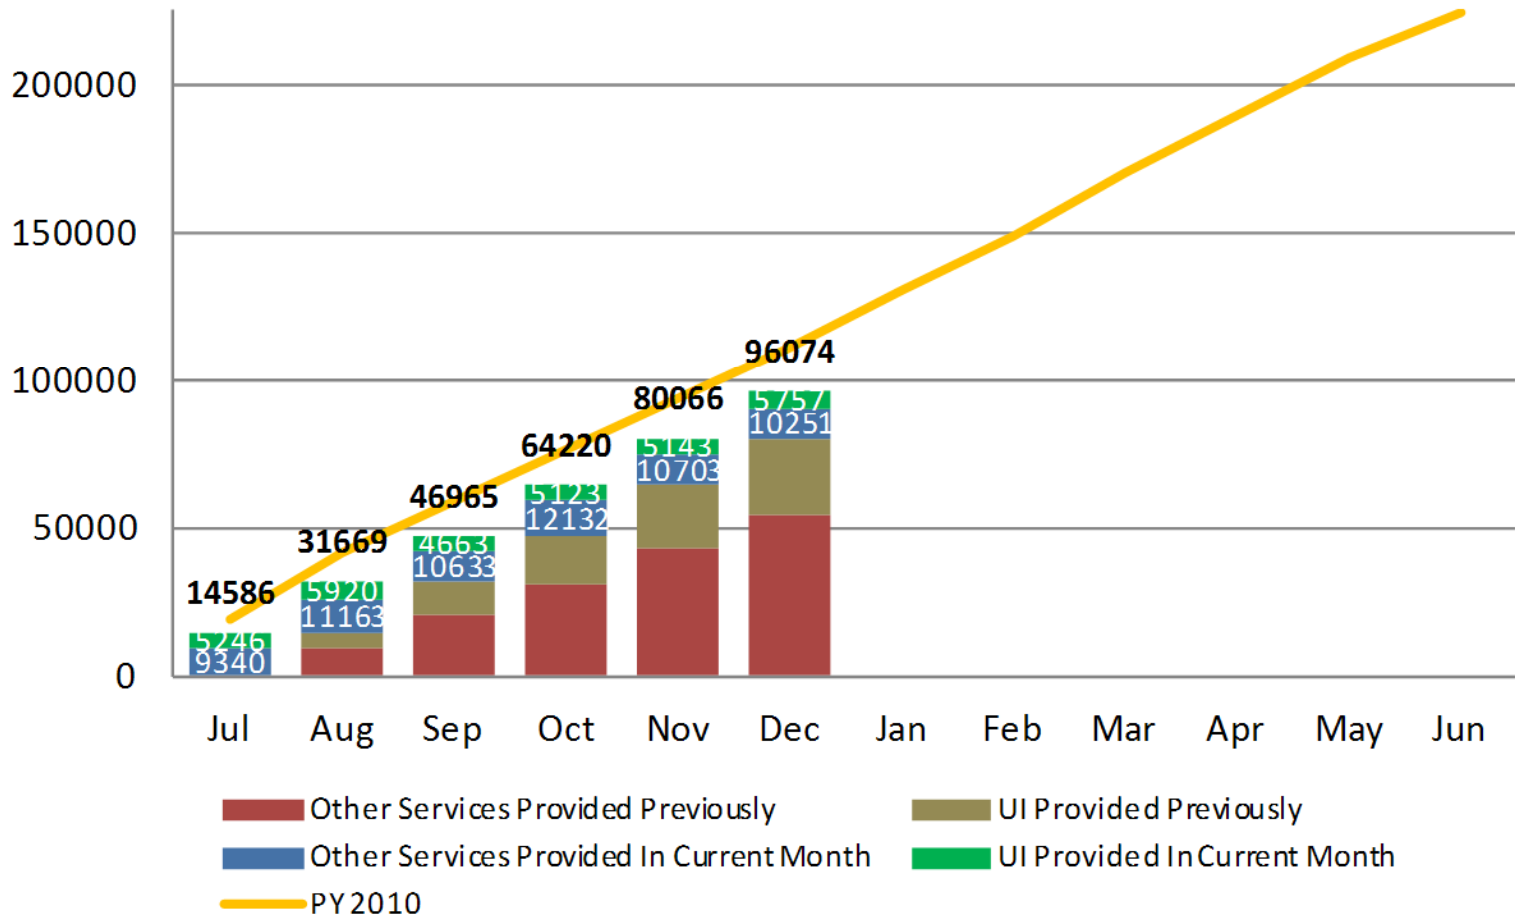

YTD Unique Customers Served Premier ONLY PY 2011 • July 2011-June 2012

YTD Services Provided (excluding UI) PY 2011 • July 2011-June 2012

YTD Services Provided (including UI) PY 2011 • July 2011-June 2012

YTD Contracted Skill Development Enrollments PY 2011 • July 2011-June 2012

YTD Workshops & MindLeaders Enrollments PY 2011 • July 2011-June 2012