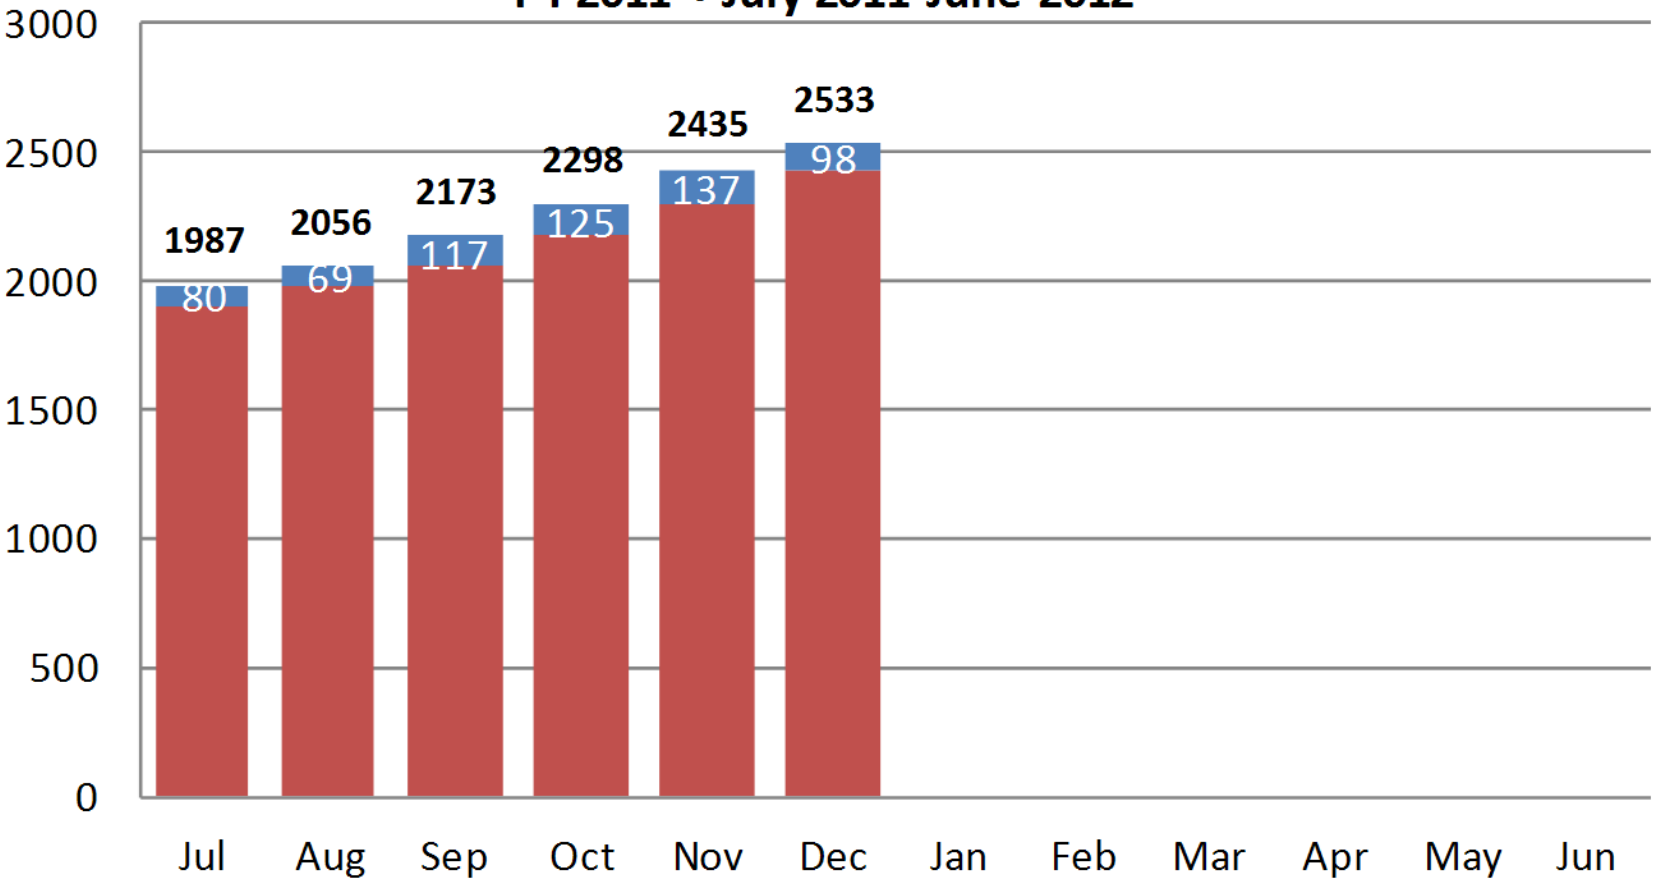

YTD Unique Customers Served Premier ONLY PY 2011 • July 2011-June 2012

YTD Services Provided (excluding UI) PY 2011 • July 2011-June 2012

YTD Services Provided (including UI) PY 2011 • July 2011-June 2012

YTD Contracted Skill Development Enrollments PY 2011 • July 2011-June 2012

YTD Workshops & MindLeaders Enrollments PY 2011 • July 2011-June 2012